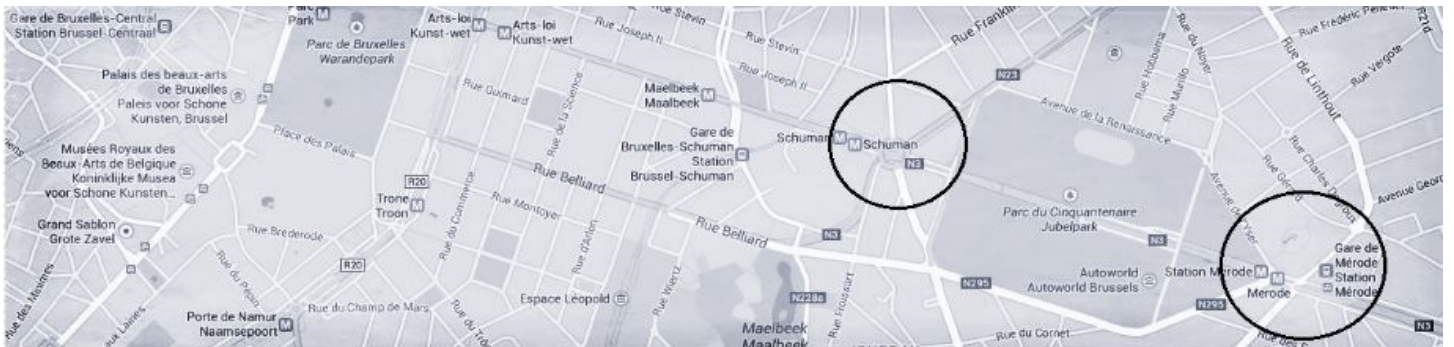

Access plan Autoworld Public Transport

Autoworld

Parc du Cinquantenaire 11

1000 Bruxelles

Tél. : +32 2 736.41.65

Train NMBS

-  Merode Station
350m
-  Schuman Station
750m
-  Brussel Central Station
3,6km

Bus MIVB

-  Merode Line 22 – 27 – 61 – 80
350m
-  Schuman Line 12 – 21 – 22 – 36 – 60 – 79
750m

Metro MIVB

-  Merode Line 1 & 5
300m
-  Schuman Line 1 & 5
750m

Tramway MIVB

-  Merode line 81 – 83
350m

Bus TEC

-  Bruxelles Nerviens
700 m